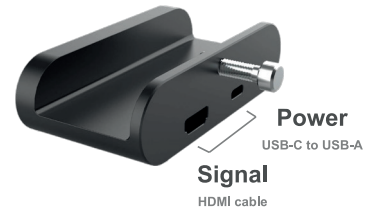

Super-fast mmWave 60GHz technology

Product Series	VisionShare AD Series			
Model Name	AD2	AD20	AD4	AD40
Resolution	1920x1080p@60Hz		3840x2160@30Hz	
Frequency Band	60GHz mmWave			
Max. Data Rate	up to 28 Gbit/second			
WiFi transmission	Beamforming			
Video Quality	UnCompressed true video quality			
Wireless Distance	Up to 10 meters			
Support OS	Windows / MAC / Chrome / Android / iOS			
Battery Embedded	2500mAh, 3-3.5 hours usage with 2 hours fast charge			
Transmitter	HDMI 1.4 x 1	HDMI 1.4 x 1 USB-C x 1 (DP support)	HDMI 2.0 x 1	HDMI 2.0 x 1 USB-C x 1 (DP support)
Power Station	x 1	x 2	x 1	x 2
Receiver	HDMI output x 1, USB Type C x 1 (Power)